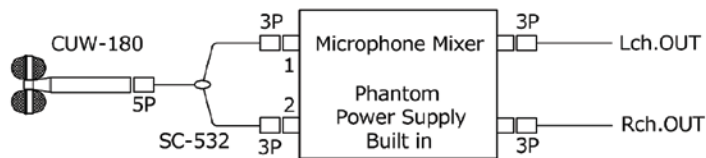

CUW-180 is an X-Y Stereo Microphone that has two independent cardioid capsules. Capsule-1 is Left channel, and Capsule-2 is Right channel.

Microphone Mixer - phantom power supply built in

External phantom power supply