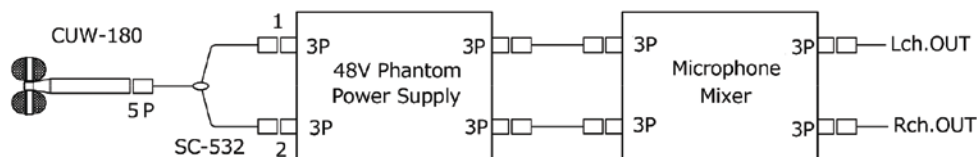

CUW-180 is an X-Y Stereo Microphone that has two independent cardioid capsules. Capsule-1 is Left channel, and Capsule-2 is Right channel.

Microphone Mixer - phantom power supply built in

External phantom power supply