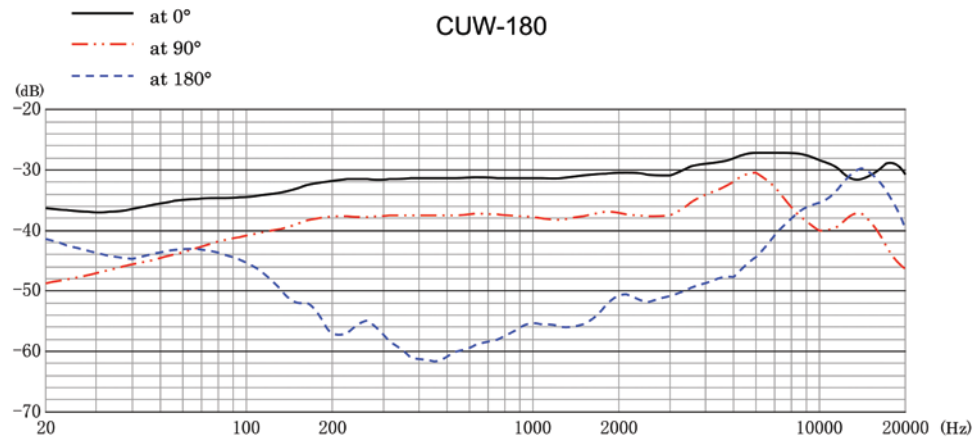

FREQUENCY RESPONSE & POLAR PATTERN