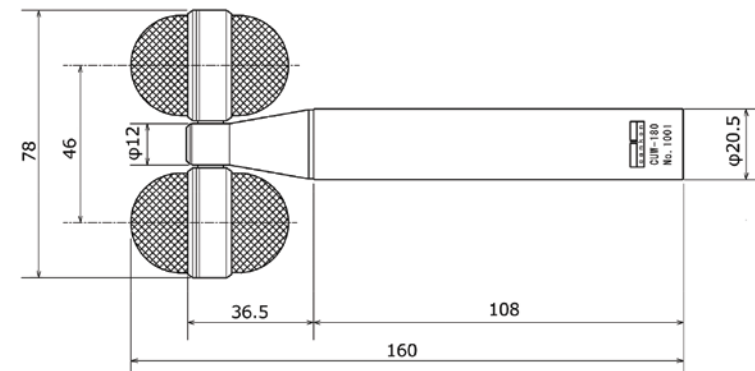

DIMENSIONS