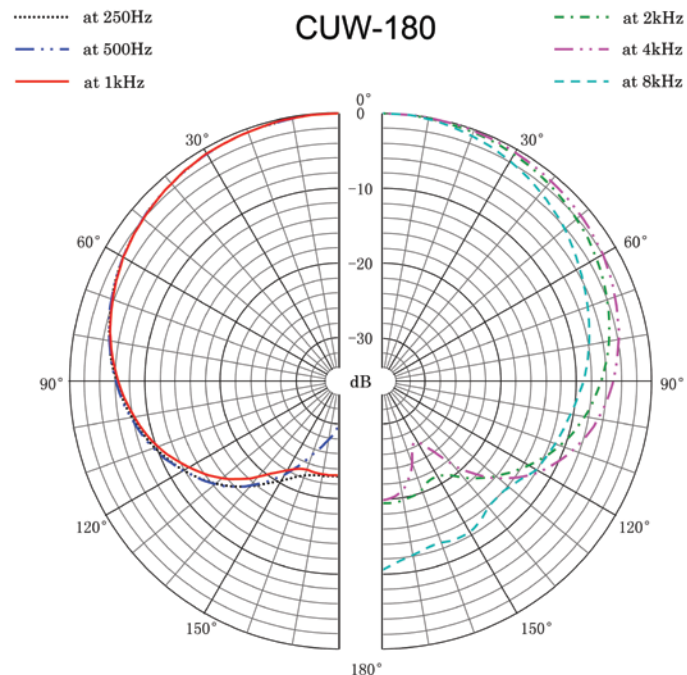

SETTINGS

Rotate upper capsule (Capsule-1) to the left from the center position. One click is equivalent to 15 degrees step.

The lower capsule (Capsule-2) should be rotated to the right side.

Maximum rotation is ±90 degree. Do not force rotation.

DIMENSIONS

FREQUENCY RESPONSE & POLAR PATTERN

SPECIFICATIONS

Model Name

Transducer

Directivity

Frequency response

Sensitivity

Equivalent noise level (IEC)

Max SPL(1% THD)

Output impedance(1kHz)

Powering

Current consumption

Weight

Dimensions

Surface finish

137dB SPL

180 ohms

+48V±4V phantom

1.5mA x 2

224g/ .5lbs

160.6mm x 78.7mm (D)
6.32in x 3.10in (D)

Matte black

XLR-5M