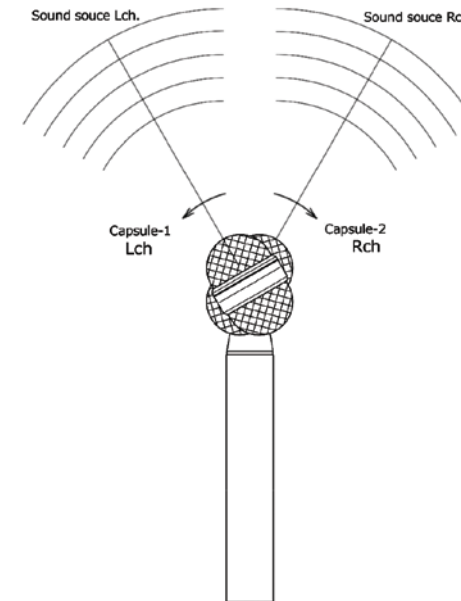

CUW-180 is an X-Y Stereo Microphone that has two independent cardioid capsules. Capsule-1 is Left channel, and Capsule-2 is Right channel.

Microphone Mixer - phantom power supply built in

External phantom power supply

SETTINGS

Rotate upper capsule (Capsule-1) to the left from the center position. One click is equivalent to 15 degrees step.

The lower capsule (Capsule-2) should be rotated to the right side.

Maximum rotation is ±90 degree. Do not force rotation.